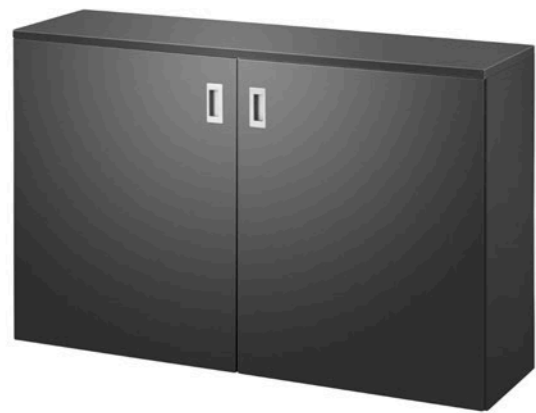

HomeFit

nomique

Tables & Desking

RADIUS
OFFICE

info@radiusoffice.com
www.radiusoffice.com

An ergonomic sit/stand desk stored in a small cabinet in the colour of your interior!

That's **HomeFit**©.

Working from **home** like in the office

With a width of only 105 cm and a depth of 30 cm, HomeFit© is no bigger than a shoe cabinet or a large suitcase.

The unique design and many colour options will guarantee that HomeFit© blends seamlessly into any living room.

The transformation from an anonymous cabinet into a fully functional workstation can be done quickly and easily by opening the doors and folding up the worktop.

The worktop also contains the controls for height adjustment. The handy storage tray in the cabinet provides space for work related materials such as a laptop, mouse, binder or work folder.