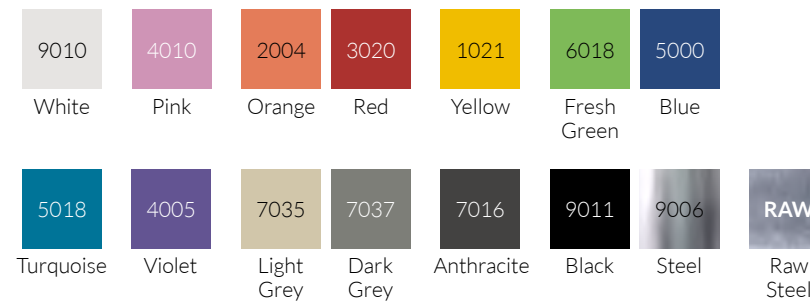

### Rochester Chair

Height 840mm, Width 640mm,  
Depth 450mm, Seat Height 460mm

Colour	Order Code Chrome Frame	Price	Order Code RAL Frame	Price
Black	V1000-BK		V1000-BK/RAL	
White	V1000-WH		V1000-WH/RAL	
Blue	V1000-BL		V1000-BL/RAL	
Red	V1000-RD		V1000-RD/RAL	
Orange	V1000-OR		V1000-OR/RAL	
Yellow	V1000-YE		V1000-YE/RAL	
Grey	V1000-GR		V1000-GR/RAL	
Purple	V1000-PU		V1000-PU/RAL	
Lime Green	V1000-LM		V1000-LM/RAL	
Slate	V1000-SL		V1000-SL/RAL	
Reflex Blue	V1000-RB		V1000-RB/RAL	

### Rochester Stool

Height 1140mm, Width 500mm,  
Depth 560mm, Seat Height 760mm

Colour	Order Code Chrome Frame	Price	Order Code RAL Frame	Price
Black	V1001-BK		V1001-BK/RAL	
White	V1001-WH		V1001-WH/RAL	
Blue	V1001-BL		V1001-BL/RAL	
Red	V1001-RD		V1001-RD/RAL	
Orange	V1001-OR		V1001-OR/RAL	
Yellow	V1001-YE		V1001-YE/RAL	
Grey	V1001-GR		V1001-GR/RAL	
Purple	V1001-PU		V1001-PU/RAL	
Lime Green	V1001-LM		V1001-LM/RAL	
Slate	V1001-SL		V1001-SL/RAL	
Reflex Blue	V1001-RB		V1001-RB/RAL	

### Rochester Upholstered Seat Pad

Fabric Band	OrderCode	Price
0	V1000/F0	
1	V1000/F1	
2	V1000/F2	
3	V1000/F3	

### RAL Frame Colours