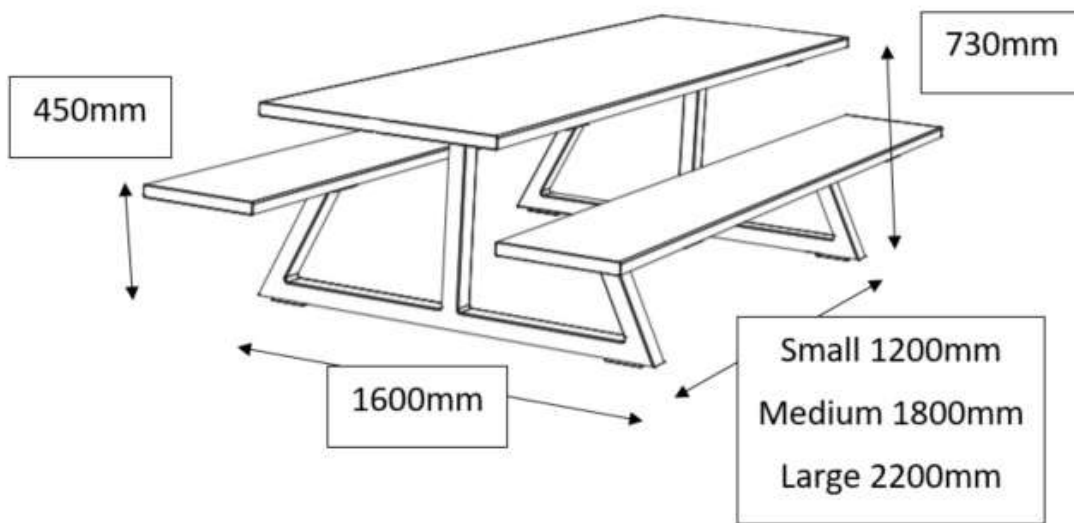

### Product Information

- Robust fully welded frame
- 40mm thick table and bench tops

### Dimensions (mm)