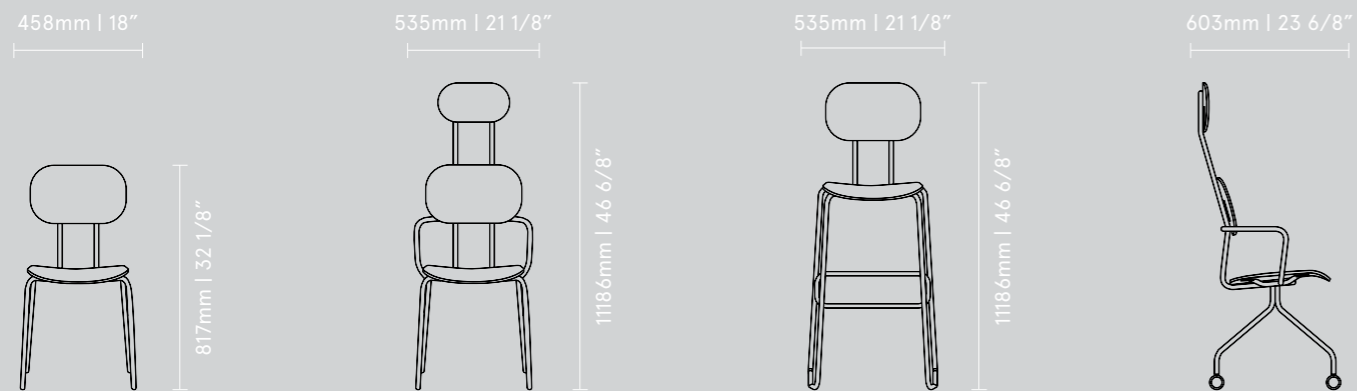

New School

New School

Growing on the classic school chair, New School provides a range of options available to meet the varied ergonomic requirements of modern office environment – add castors for mobility, headrest for increased comfort or choose an option with armrest to support a range of arm postures.

A high stool featuring a comfortable footrest is in turn a perfect pick for an informal meeting spot or pantry area. Mix and match finishes such as veneer or upholstery to create a space that feels like a diverse ecosystem, but in reality is made from just a few product types.