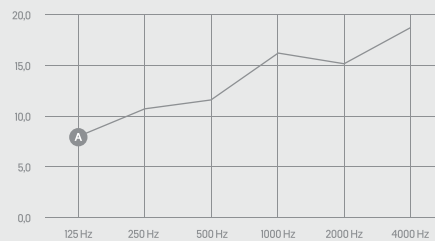

Wall screens have the best properties of sound attenuation. The average attenuation according to ISO 10053 is 15dB.

Wall average attenuation = 15dB

More technical information about the product, acoustic certificates, fabric and finishes selections on our website – mute.design

MuteDesign®

Let us know if you need more information!

RADIUS

O F F I C E

info@radiusoffice.com
www.radiusoffice.com