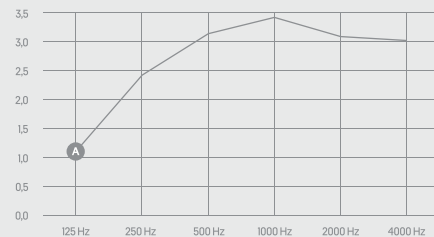

Acoustic results

Acoustic results according to norm ISO354:

Ultra high sound absorption properties.
100% sound absorption.

· Tower 2m $\alpha_w = 1,00$ [Class A]

MuteDesign®

Let us know if you need more information!

RADIUS

O F F I C E

info@radiusoffice.com
www.radiusoffice.com