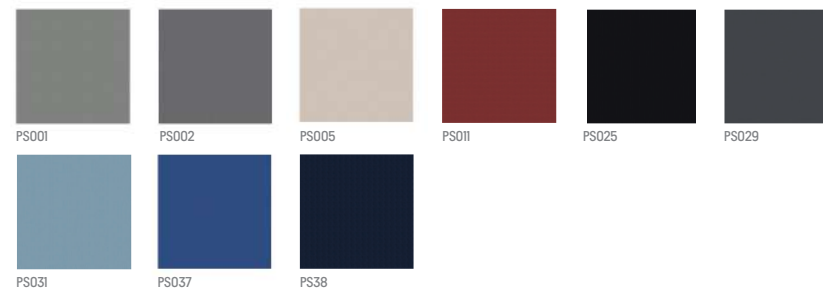

Finishes

Evo

Composition: 100% polyester / Weight: 300g/m²

Sprint by Camira - standard colours

Composition: 100% polyester / Weight: 325g/m²

Sprint by Camira - longer delivery time

Composition: 100% polyester / Weight: 325g/m²

MEDLEY by Gabriel - standard colours

Composition: 100% polyester / Weight: 364g/m²

MEDLEY by Gabriel - longer delivery time

Composition: 100% polyester / Weight: 364g/m²

SYNERGY by Camira - standard colours