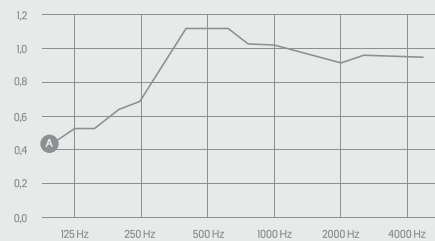

Puzzle Wall

Shapes & Sizes

[Thickness: 55mm]

Puzzle 11
800 × 600 mm

Puzzle 12
800 × 600 mm

Puzzle 13
595 × 805 mm

Puzzle 14
1005 × 600 mm

Puzzle 15
1005 × 595 mm

Acoustic function

Absorption

Acoustic performance

Low tones

Mid tones

High tones

Acoustic results

Acoustic results according to norm ISO354:

Ultra high sound absorption properties.
100% sound absorption.

· Puzzle panels αw = 1,00 [Class A]

More technical information about the product, acoustic certificates, fabric and finishes selections on our website – mute.design

MuteDesign®

Let us know if you need more information!

RADIUS

O F F I C E

info@radiusoffice.com
www.radiusoffice.com