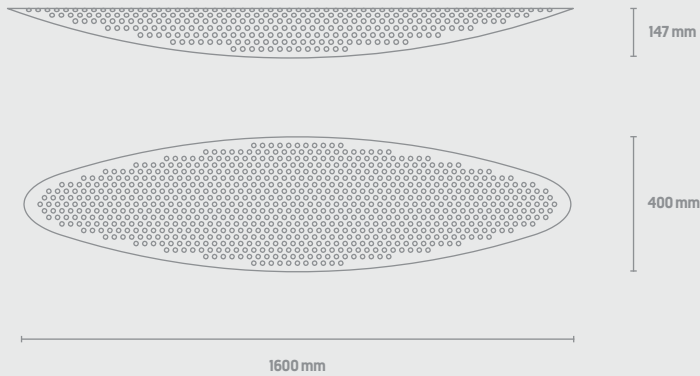

REVIVE 1 by Kvadrat

Composition: 100% Recycled Flame Retardant Polyester / Weight: 300g/m²

REMIX 2 by Kvadrat

Composition: 90% New wool, 10% Nylon / Weight: 300g/m²

Shell Corner / Ceiling

Shapes & Sizes

Acoustic function