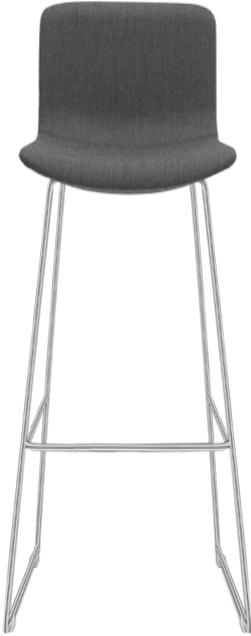

## Milos

Milos, Dorigo design, is a seating with extreme aesthetic lightness, with a single-shell seat with a slim and flexible line, supported by a solid and non-deformable inner frame in steel. The possibility of integrating a writing tablet in the armrest structure allows strategic use of the seat in rooms for training and conferences. Milos is also available in the stool version, in two different variants.

## Stool H 670