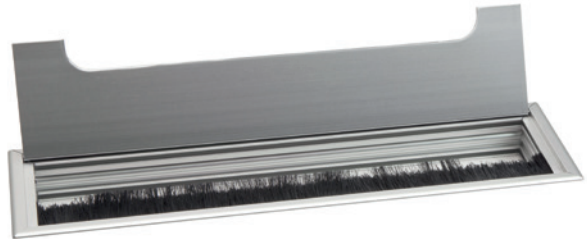

500-249-1100 HPD Frame | Silver | Cut Out Dimensions: 249mm x 132mm