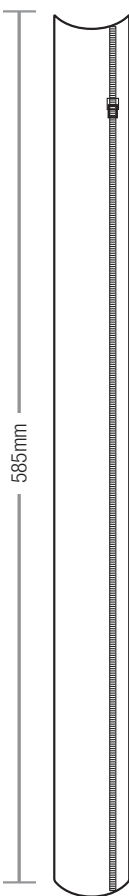

SMALL CABLE WRAP