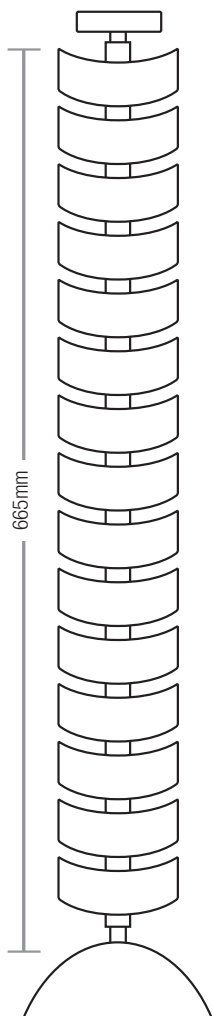

## DESK GROMMET RECTANGULAR

**980-300-90** Cable Flap | Silver | Cut Out Dimensions: 300mm x 90mm

**500-249-1100** HPD Frame | Silver | Cut Out Dimensions: 249mm x 132mm

**ROT-331-10** Rotadock Frame | Silver | Cut Out Dimensions: 331mm x 115mm

## CABLE SPINE

**940-1000** Plastic | Silver

**940-1200** Plastic | Black

**940-1300** Plastic | White

## DIMENSIONS

### CABLE SPINE