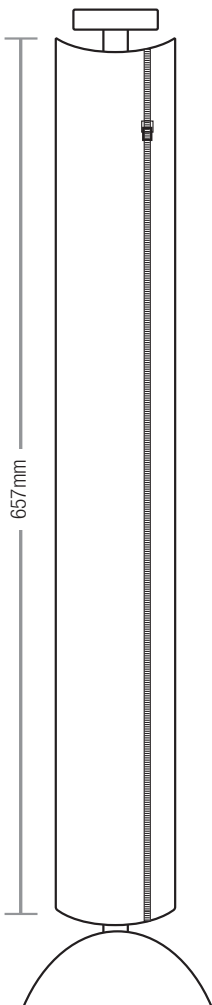

LARGE CABLE WRAP