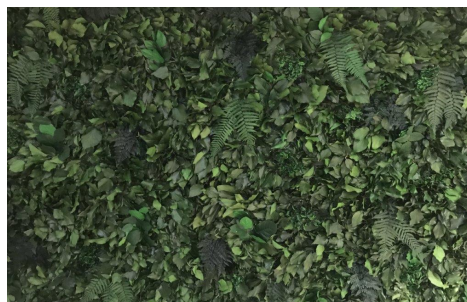

JAVA

PRODUCT	JAVA						
SIZE	60 x 80 cm (23,62" x 31,50")						
OVERALL THICKNESS	From 6 to 12 cm (from 2,36" to 4,72")						
UNIT WEIGHT	5 Kg						
PACKAGING	Single carton box						
PLANTS	100% Natural preserved	Leafage		Helix Ivy		Parchemin Fern	
	Pittosporum		Salal		Eucaliptus Nicoly		
COLOR	GREEN						
BACK PANEL	Aluminum – No Edge (Thickness 3 mm – 0,12")						
FIRE CLASSIFICATION	NOT FIRE RATED						
INSTALLATION INSTRUCTIONS	<p>We suggest to install the panels by screwing them on the wall. Installation is made by client under his own responsibility Combinable with other models of our green collections</p>						
CONDITIONS OF USE	<p>Indoor use only Maintenance Free Do not water Avoid direct sunlight and heat sources exposition (heater, lamp...) Recommended humidity level >30% < 70-80%</p>						

rev. July 2020

JAVA

PRODUCT	JAVA							
SIZE	75 x 115 cm (45.27"x29.53")							
OVERALL THICKNESS	From 6 to 12 cm (from 2,36" to 4,72")							
UNIT WEIGHT	5 Kg							
PACKAGING	Single carton box							
PLANTS	100% Natural preserved	Leafage		Helix Ivy		Parchemin Fern		
	Pittosporum		Salal		Eucaliptus Nicoly			
COLOR	GREEN							
BACK PANEL	PVC – No Edge - Thickness: 5 mm (0,2")							
FIRE CLASSIFICATION	NOT FIRE RATED							
INSTALLATION INSTRUCTIONS	<p>We suggest to install the panels by screwing them on the wall. Installation is made by client under his own responsibility Combinable with other models of our green collections</p>							
CONDITIONS OF USE	<p>Indoor use only Maintenance Free Do not water Avoid direct sunlight and heat sources exposition Recommended humidity level >30% < 70-80%</p> <p>(heater, lamp...)</p>							