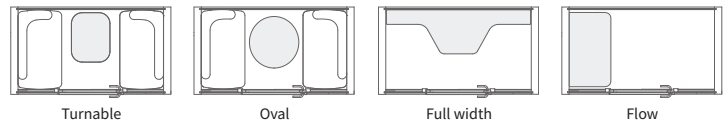

MEASUREMENTS

FRAMERY Q

Exterior

222 cm × 220 cm × 120 cm (height, width, depth)
7.3 ft × 7.2 ft × 3.6 ft (height, width, depth)

Interior

200 cm × 200 cm × 110 cm (height, width, depth)
6.5 ft × 6.5 ft × 3.6 ft (height, width, depth)

Doorway

86 cm wide / 2.8 ft wide

Turnable table (Meeting Maggie)

70 cm × 71 cm × 53 cm (height, width, depth)
2.2 ft × 2.3 ft × 1.7 ft (height, width, depth)

Oval table (Meeting Maggie)

70 cm × 71 cm × 68 cm (height, width, depth)
2.2 ft × 2.3 ft × 2.2 ft (height, width, depth)

Full width table (Meeting Maggie & Working With PAL)

200 cm × 60 cm (width, depth)
6.5 ft × 1.9 ft (width, depth)

Adjustable electric table (Flow)

100 cm × 56 cm (width, depth) / 3.2 ft × 1.8 ft (width, depth)
Height adjustment: 65 cm - 125 cm / 2.1 ft - 4.1 ft

PAL 90 stool

65 cm (height) / 2.1 ft (height)

PAL 110 stool

80 cm (height) / 2.6 ft (height)

Weight

630 kg / 1389 lb

Ventilation space

(Minimum recommended space for air to circulate)

Sides: 5 cm / 1,9 in

Above: 15 cm / 5,9 in

Power cord can be led out of the bottom corners of the pod.

The cord length outside the pods is 4,5 m / 14.7 ft