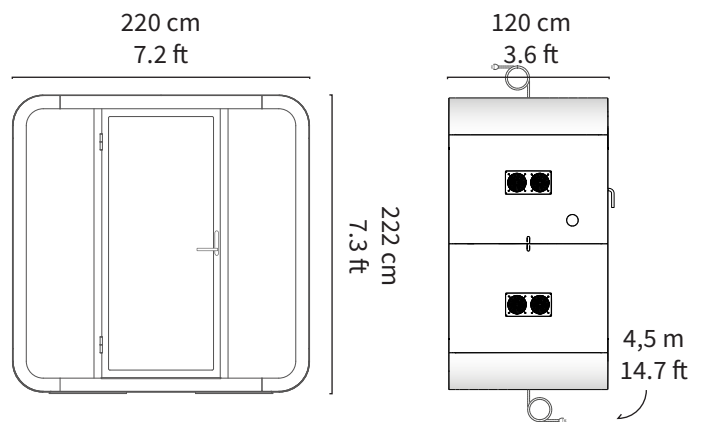

MEASUREMENTS

FRAMERY Q

Exterior

222 cm × 220 cm × 120 cm (height, width, depth)
7.3 ft × 7.2 ft × 3.6 ft (height, width, depth)

Interior

200 cm × 200 cm × 110 cm (height, width, depth)
6.5 ft × 6.5 ft × 3.6 ft (height, width, depth)

Full width table (Meeting Maggie & Working With PAL)

200 cm × 60 cm (width, depth)
6.5 ft × 1.9 ft (width, depth)

Adjustable electric table (Flow)

100 cm × 56 cm (width, depth) / 3.2 ft × 1.8 ft (width, depth)
Height adjustment: 65 cm - 125 cm / 2.1 ft - 4.1 ft

PAL 90 stool

65 cm (height) / 2.1 ft (height)

PAL 110 stool

80 cm (height) / 2.6 ft (height)

Weight

630 kg / 1389 lb

Ventilation space

(Minimum recommended space for air to circulate)

Sides: 5 cm / 1,9 in

Above: 15 cm / 5,9 in

Power cord can be led out of the bottom corners of the pod.

The cord length outside the pods is 4,5 m / 14.7 ft

POWER

FRAMERY Q

Framery Q power consumption

20 W while in use (Standard configuration)