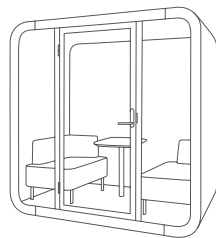

POWER

FRAMERY Q

Framery Q power consumption

20 W while in use (Standard configuration)

- LED lights: 11 W

- Fans in total: 8,6 W

2,1 W in standby mode

Input: 100–240 VAC, 8.0 A, 50–60 Hz

Adjustable electric table (Flow) power consumption

149 W total (when table height is adjusted)

Regular table outlets

2 power sockets, USB-A+C

Optional: Data Cartridge with two LAN ports

Output values

Output VAC (power socket): 100–240 VAC, 6,6 A, 50–60 Hz

Output USB (TUF) charging:

Maximum combined output of 5 A at 5 VDC (25 W)

Lighting

LED light: 4500 K and 300 lux

All electric components can be changed if there is a malfunction. Power consumption is a constant value that is determined by the power usage of the pods' internal components (electric unit, motion detector, light and fans). Framery's products can be plugged into a wall socket. The pods have their own power supplies that give 24 V DC to the lights and 12 V DC to the fans. The lights and fans are operated by a motion detector. Inside the pods, there are country-specific power outlets for charging mobile devices.

SPECIFICATIONS

FRAMERY Q FLIP N' FOLD

Weight

700 kg / 1543 lb

Exterior

221 cm × 220 cm × 120 cm (height, width, depth)

7.2 ft × 7.2 ft × 3.9 ft (height, width, depth)

Interior

210 cm × 200 cm × 110 cm (height, width, depth)

6.8 ft × 6.5 ft × 3.6 ft (height, width, depth)

Doorway

Clear opening width 91,5 cm / 3 ft

Wheelchair platform

99 cm × 60 cm (width, depth)

3.25 ft × 1.9 ft (width, depth)

Framery Q Flip n' Fold features ADA 2010 compliant

T-shaped turning space and threshold.

Power

Power consumption

23 W while in use (Standard configuration)

- LED lights: 13,5 W

- Fans in total: 8,6 W

2 power sockets, USB-A+C