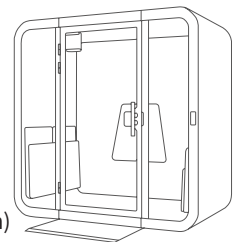

RADIUS
OFFICE

info@radiusoffice.com
www.radiusoffice.com