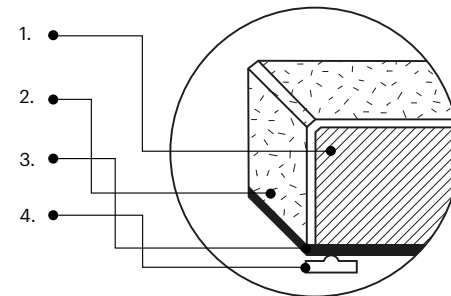

with use of mounting clips

Customization

possible different panel sizes

Available thicknesses

1 thickness

Edge

bevelled

1. Pianka poliuretanowa
Polyurethane foam
2. Struktura Fluffo 1 mm
Fluffo finish
3. MDF
4. Klipsy montażowe
Mounting clips