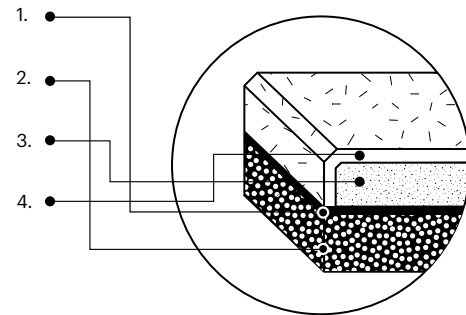

Hexa M

1 szt. (pc) : 0,10 m²
10 szt. (pcs) : 1,04 m²

Hexa S

1 szt. (pc) : 0,05 m²
18 szt. (pcs) : 0,97 m²

Fluffo SOFT / Hexa M

Line

1 szt. (pc) : 0,13 m²
8 szt. (pcs) : 1,00 m²

Triada

1 szt. (pc) : 0,06 m²
16 szt. (pcs) : 0,97 m²

Fluffo IZO

Sound insulation panels

Fluffo IZO will decorate the interior and at the same time insulate the room from exterior sound sources. Panels built from layers of specially selected materials absorb sound and constitute a sound barrier, which works both ways: they don't let the sound in or out of the room. They are an ideal solution when you have a loud neighbour behind a thin wall, a dividing wall transmits sound between two offices, or you want to hold a private conference, or you want your secrets to stay within your four walls. Create a beautiful, quiet interior with Fluffo IZO.

Fluffo IZO

Material

1. **Warstwa niespionionego kauczuku (2 mm)**
High density rubber
2. **Otwartokomórkowa warstwa spionionego elastycznego, kauczuku**
Layer of open-cell flexible, foamed rubber
3. **Pianka poliuretanowa pochłaniająca dźwięk**
Sound absorbent polyurethane foam
4. **Struktura Fluffo (1 mm)**
Fluffo finish