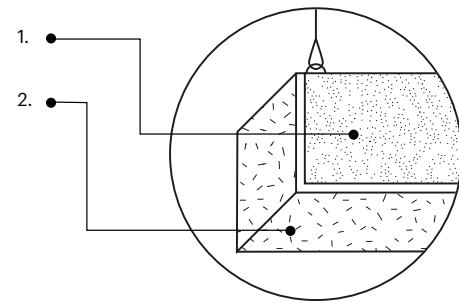

Fluffo AIR

Overhead elements

Fluffo AIR - overhead panels will be ideal in large spaces such as: open space offices, wide corridors, and spacious halls, where the acoustic effect of wall panels will be limited. Fluffo AIR is available in all Fluffo colours and shapes. Fluffo AIR will bring form and colour to the spacious interiors, significantly improving their acoustics.

Fluffo AIR

Material

1. Płyta na bazie wełny szklanej o dużej gęstości, zabezpieczonej welonem
High density glass wool panel secured with glass fibre

2. Struktura Fluffo
Fluffo finish