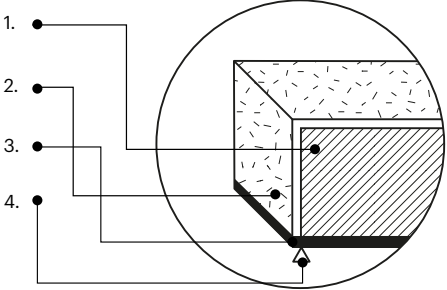

Fluffo GLASS

Glass surface panels

Fluffo GLASS acoustic panels with the unique suction cup mounting system for glass surface application. Wide range of colours and shapes make them the ideal, unique decoration for glass walls. Fluffo GLASS panels absorb sound and reduce echoes within the interior, they will significantly improve the acoustics in glazed conference rooms or offices where windows occupy large surfaces. The suction cup mounting system will also hold panels on lacquered MDF commonly used in office furniture.

Fluffo GLASS

Material

1. Pianka poliuretanowa
  Polyurethane foam
2. Struktura Fluffo
  Fluffo finish
3. Płyta PCW
  PVC
4. Przyssawki
  Suction cups

Firmness

soft

Acoustic properties

acoustic

Number of colours

52 colours

Installation

with use of suction cups

Customization

possible

Available thicknesses

1 thickness

Edge

straight, bevelled on request