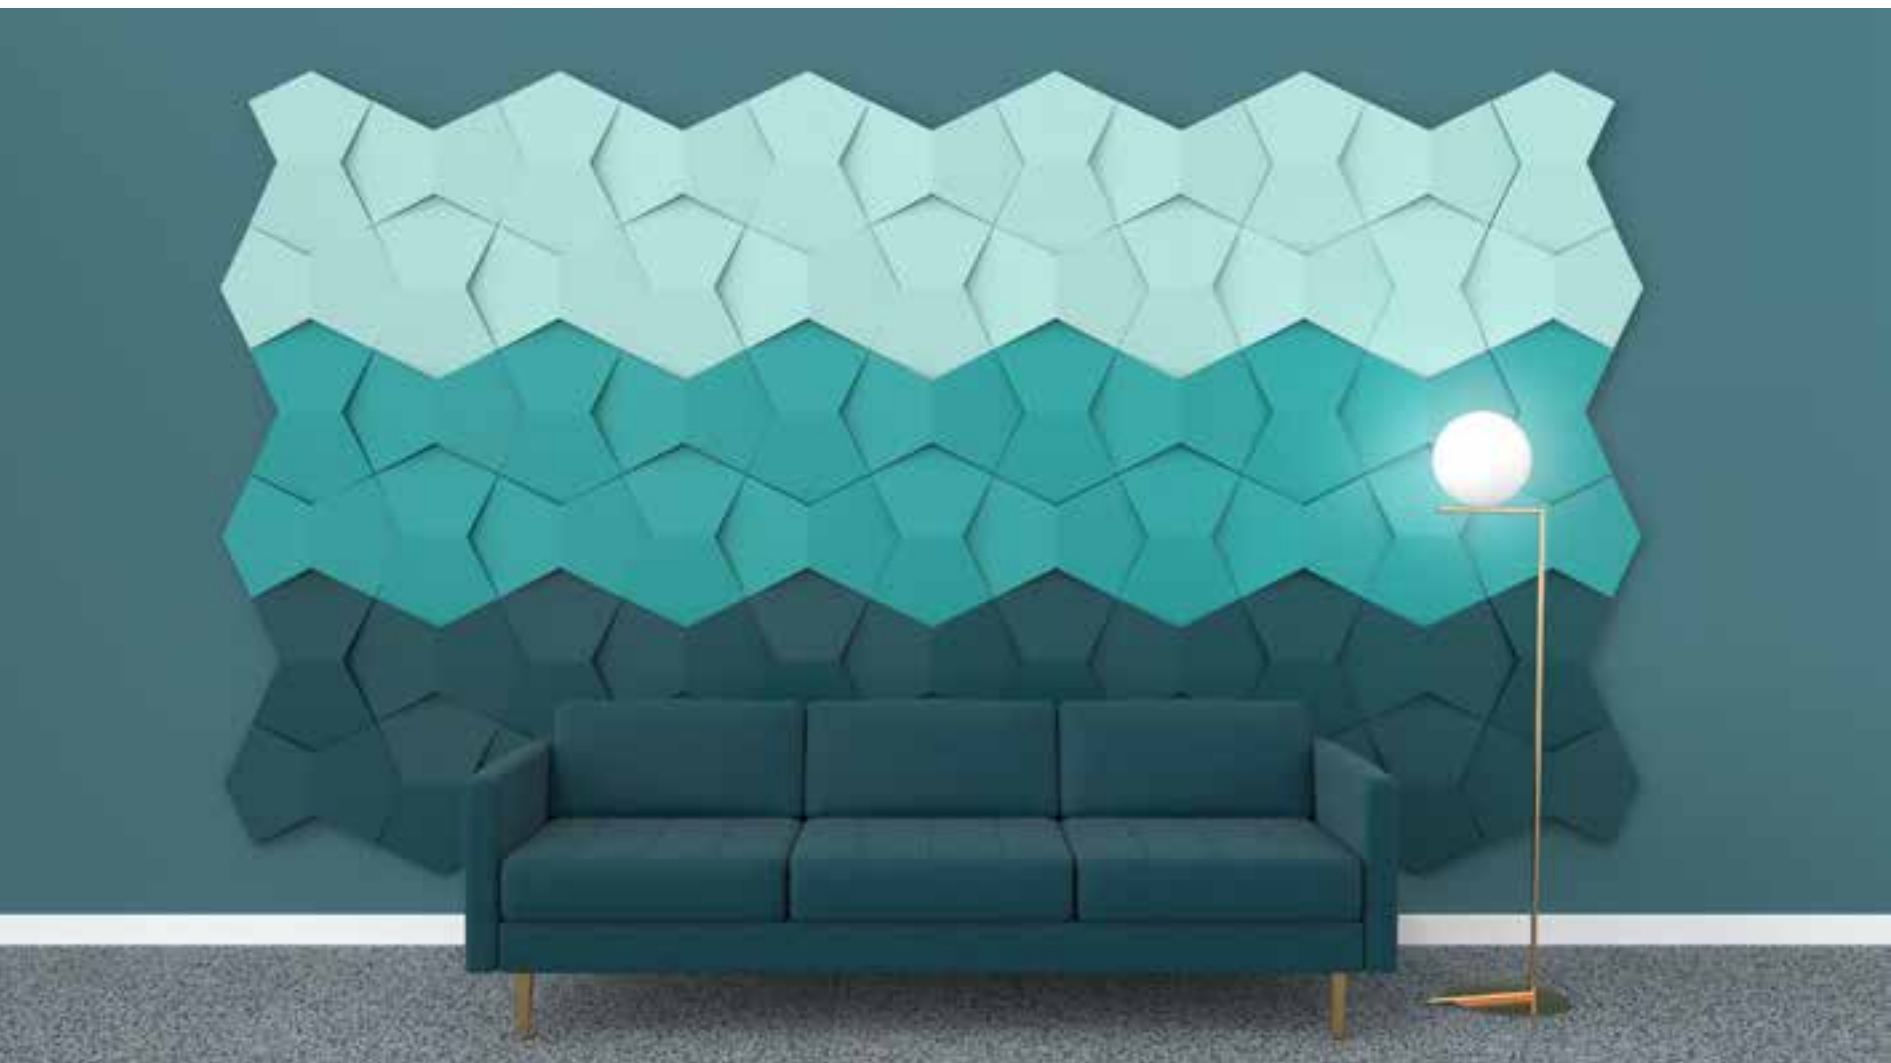

Fluffo SOFT / Chain

Chevron