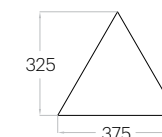

Line

1 szt. (pc) : 0,13 m²
8 szt. (pcs) : 1,00 m²

Triada

1 szt. (pc) : 0,06 m²
16 szt. (pcs) : 0,97 m²

Fluffo FIRE-RESIST / Triada

Fluffo ART

Large-format wall panels

Fluffo ART is a small art piece; it is the effect of Fluffo's cooperation with the young Polish designer, Joanna Kabala. It is the first single large-format panel in our portfolio, available in a wide range of colours and several shapes. It is not permanently affixed to the wall; it can be taken down and turned, or swapped with another piece of Fluffo ART, allowing the creation of a unique composition every time. The entire collection was created with long corridors (often acoustically neglected), stair cases and large offices in mind. Where the wall needs a strong accent and the acoustics of the interior leaves much to be desired.