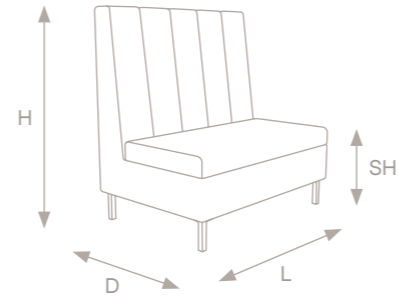

Colin Spec Guide

Designed for Doing.

Low Back

Plain Back
L 1000, D 700, H 750, SH 450

Shallow Button
L 1000, D 700, H 750, SH 450

Fluted Back
L 1000, D 700, H 750, SH 450

Deep Button
L 1000, D 700, H 750, SH 450

Mid Back

Plain Back
L 1000, D 700, H 1050, SH 450

Shallow Button
L 1000, D 700, H 1050, SH 450

Fluted Back
L 1000, D 700, H 1050, SH 450

Deep Button
L 1000, D 700, H 1050, SH 450

High Back

Plain Back
L 1000, D 700, H 1400, SH 450

Shallow Button
L 1000, D 700, H 1400, SH 450

Fluted Back
L 1000, D 700, H 1400, SH 450

Deep Button
L 1000, D 700, H 1400, SH 450

Optional Extras

Leg Options

Polished chrome leg

Black chrome leg

Beech Leg