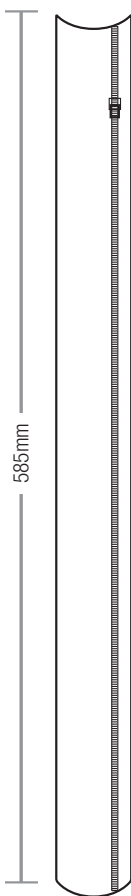

SMALL CABLE WRAP