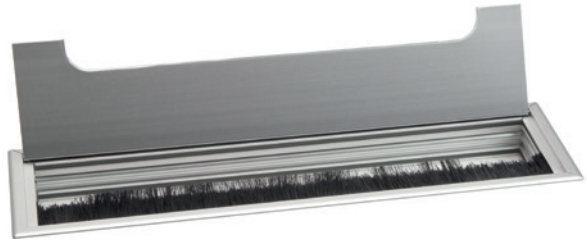

WIRE BASKET (width: 150mm | depth: 50mm)

- AWB2-1000-U** Length: 1.0m | with 2 Universal Brackets
- AWB2-1200-U** Length: 1.2m | with 2 Universal Brackets
- AWB2-1400-U** Length: 1.4m | with 2 Universal Brackets

DESK GROMMET 80mm

980-0001 Plastic | Silver

980-0003 Metal | Pearl Chrome

980-0006 Metal | White

980-0009 Metal | Black

DESK GROMMET RECTANGULAR

980-300-90 Cable Flap | Silver | Cut Out Dimensions: 300mm x 90mm

500-249-1100 HPD Frame | Silver | Cut Out Dimensions: 249mm x 132mm

ROT-331-10 Rotadock Frame | Silver | Cut Out Dimensions: 331mm x 115mm

CABLE SPINE

940-1000 Plastic | Silver

940-1200 Plastic | Black

940-1300 Plastic | White