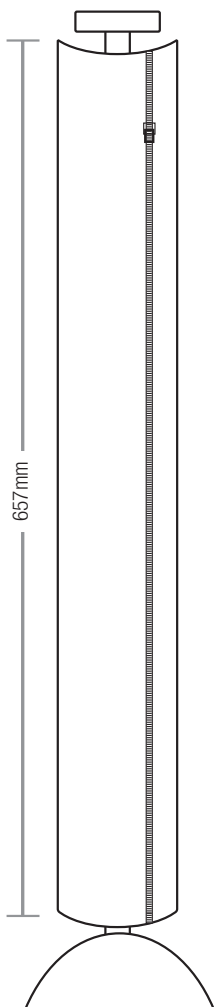

LARGE CABLE WRAP