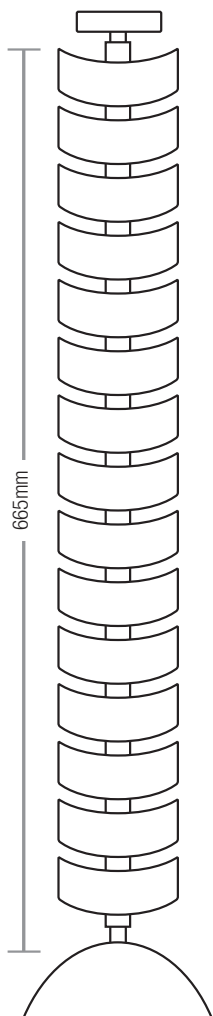

DIMENSIONS

CABLE SPINE