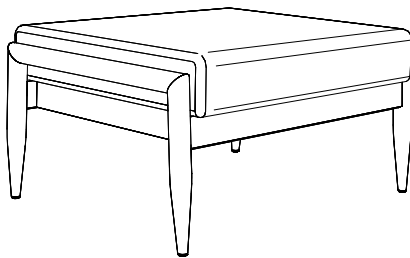

🌲 Frame in Comaru
Upholstery in outdoor fabric Panama

✂ L 65 cm   W 80 cm   H 42 cm
L 25.59"   W 31.50"   H 16.54"

Nordic ST931 Daybed