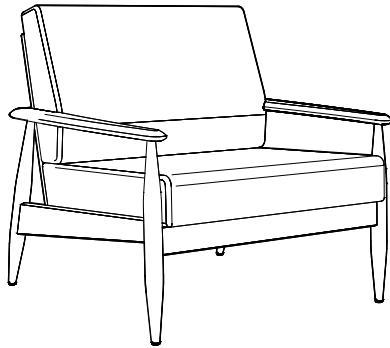

Configurations

Nordic ST911

🌲 Frame in Comaru
Upholstery in outdoor fabric Panama

✂ L 78 cm   W 86,5 cm   H 81 cm
L 30.71"   W 34.06"   H 31.89"

Nordic ST911 Ottoman