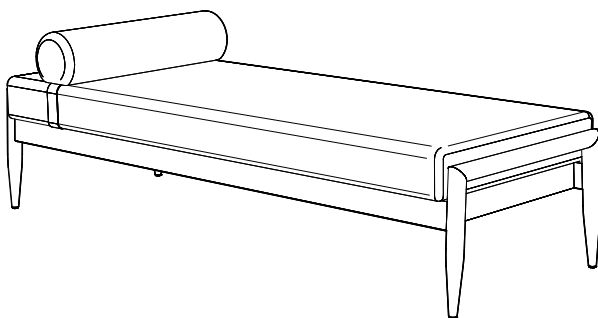

## Nordic ST911

🌲 Frame in Comaru  
Upholstery in outdoor fabric Panama

✂ L 78 cm    W 86,5 cm    H 81 cm  
L 30.71"    W 34.06"    H 31.89"

## Nordic ST931 Daybed

🌲 Frame in Comaru  
Upholstery in outdoor fabric Panama

✂ L 65 cm    W 179 cm    H 42 cm  
L 25.59"    W 70.47"    H 16.54"