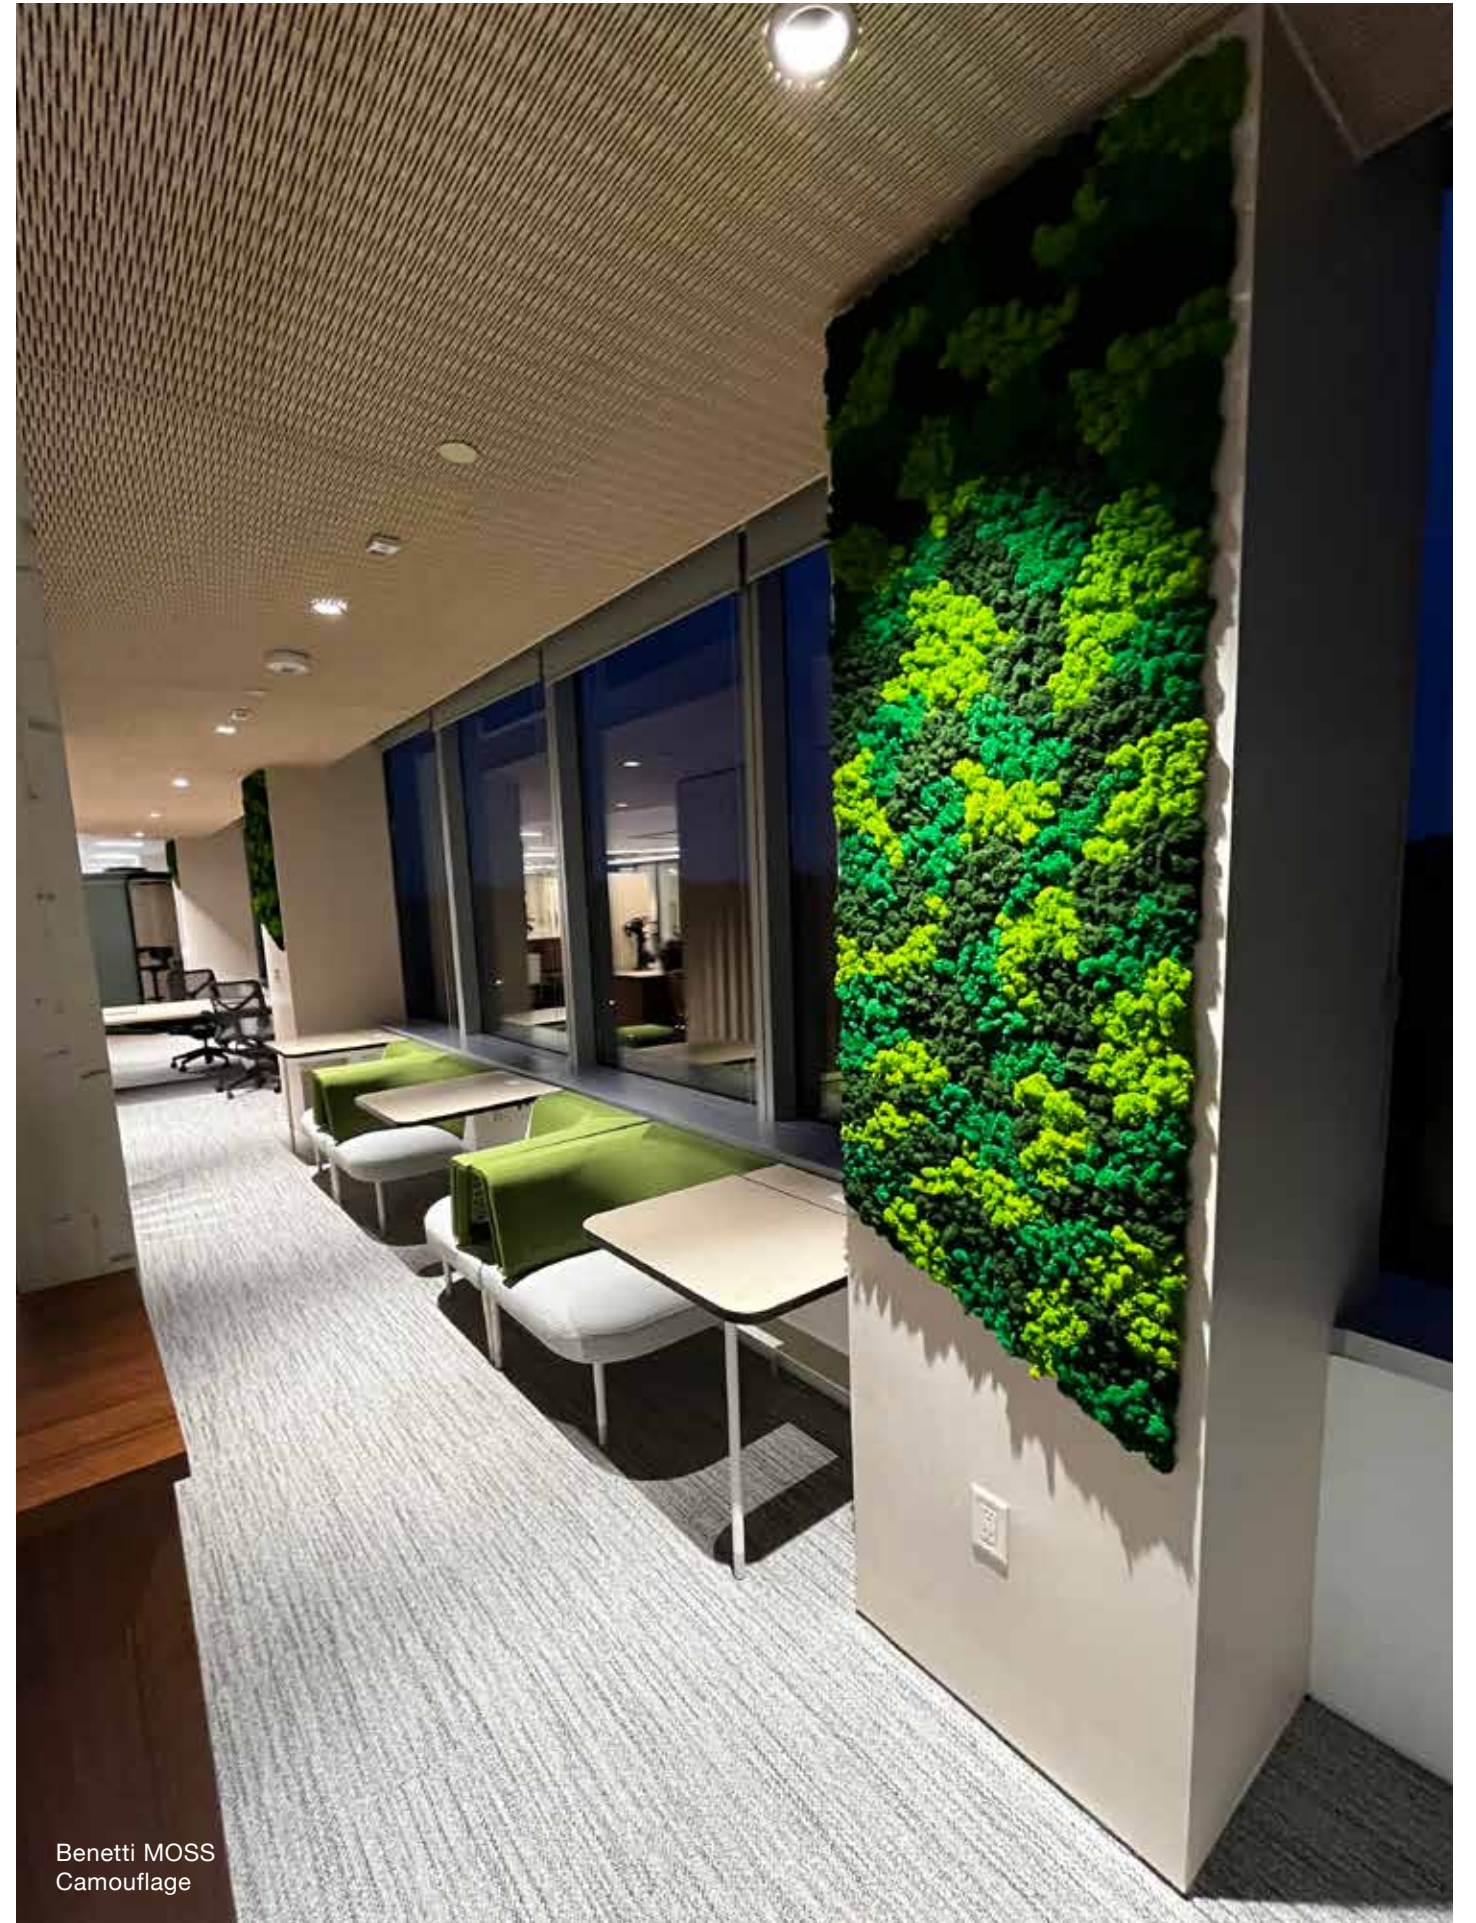

BENETTI SPRING GRASS

Benetti MOSS  
Grass & Forest

MISSOURI USA  
Office project  
DESIGNER SHERRY HAYES

Benetti MOSS  
custom made

Benetti LEAFAGE

Benetti NIAGARA

Benetti MOSS  
Camouflage

The image shows a modern office interior. A wall made of horizontal wood slats features the Amazon logo in silver. To the right of the logo is a large, multi-tiered living wall of green moss. In the foreground, a white reception counter is visible. The ceiling has recessed lighting.