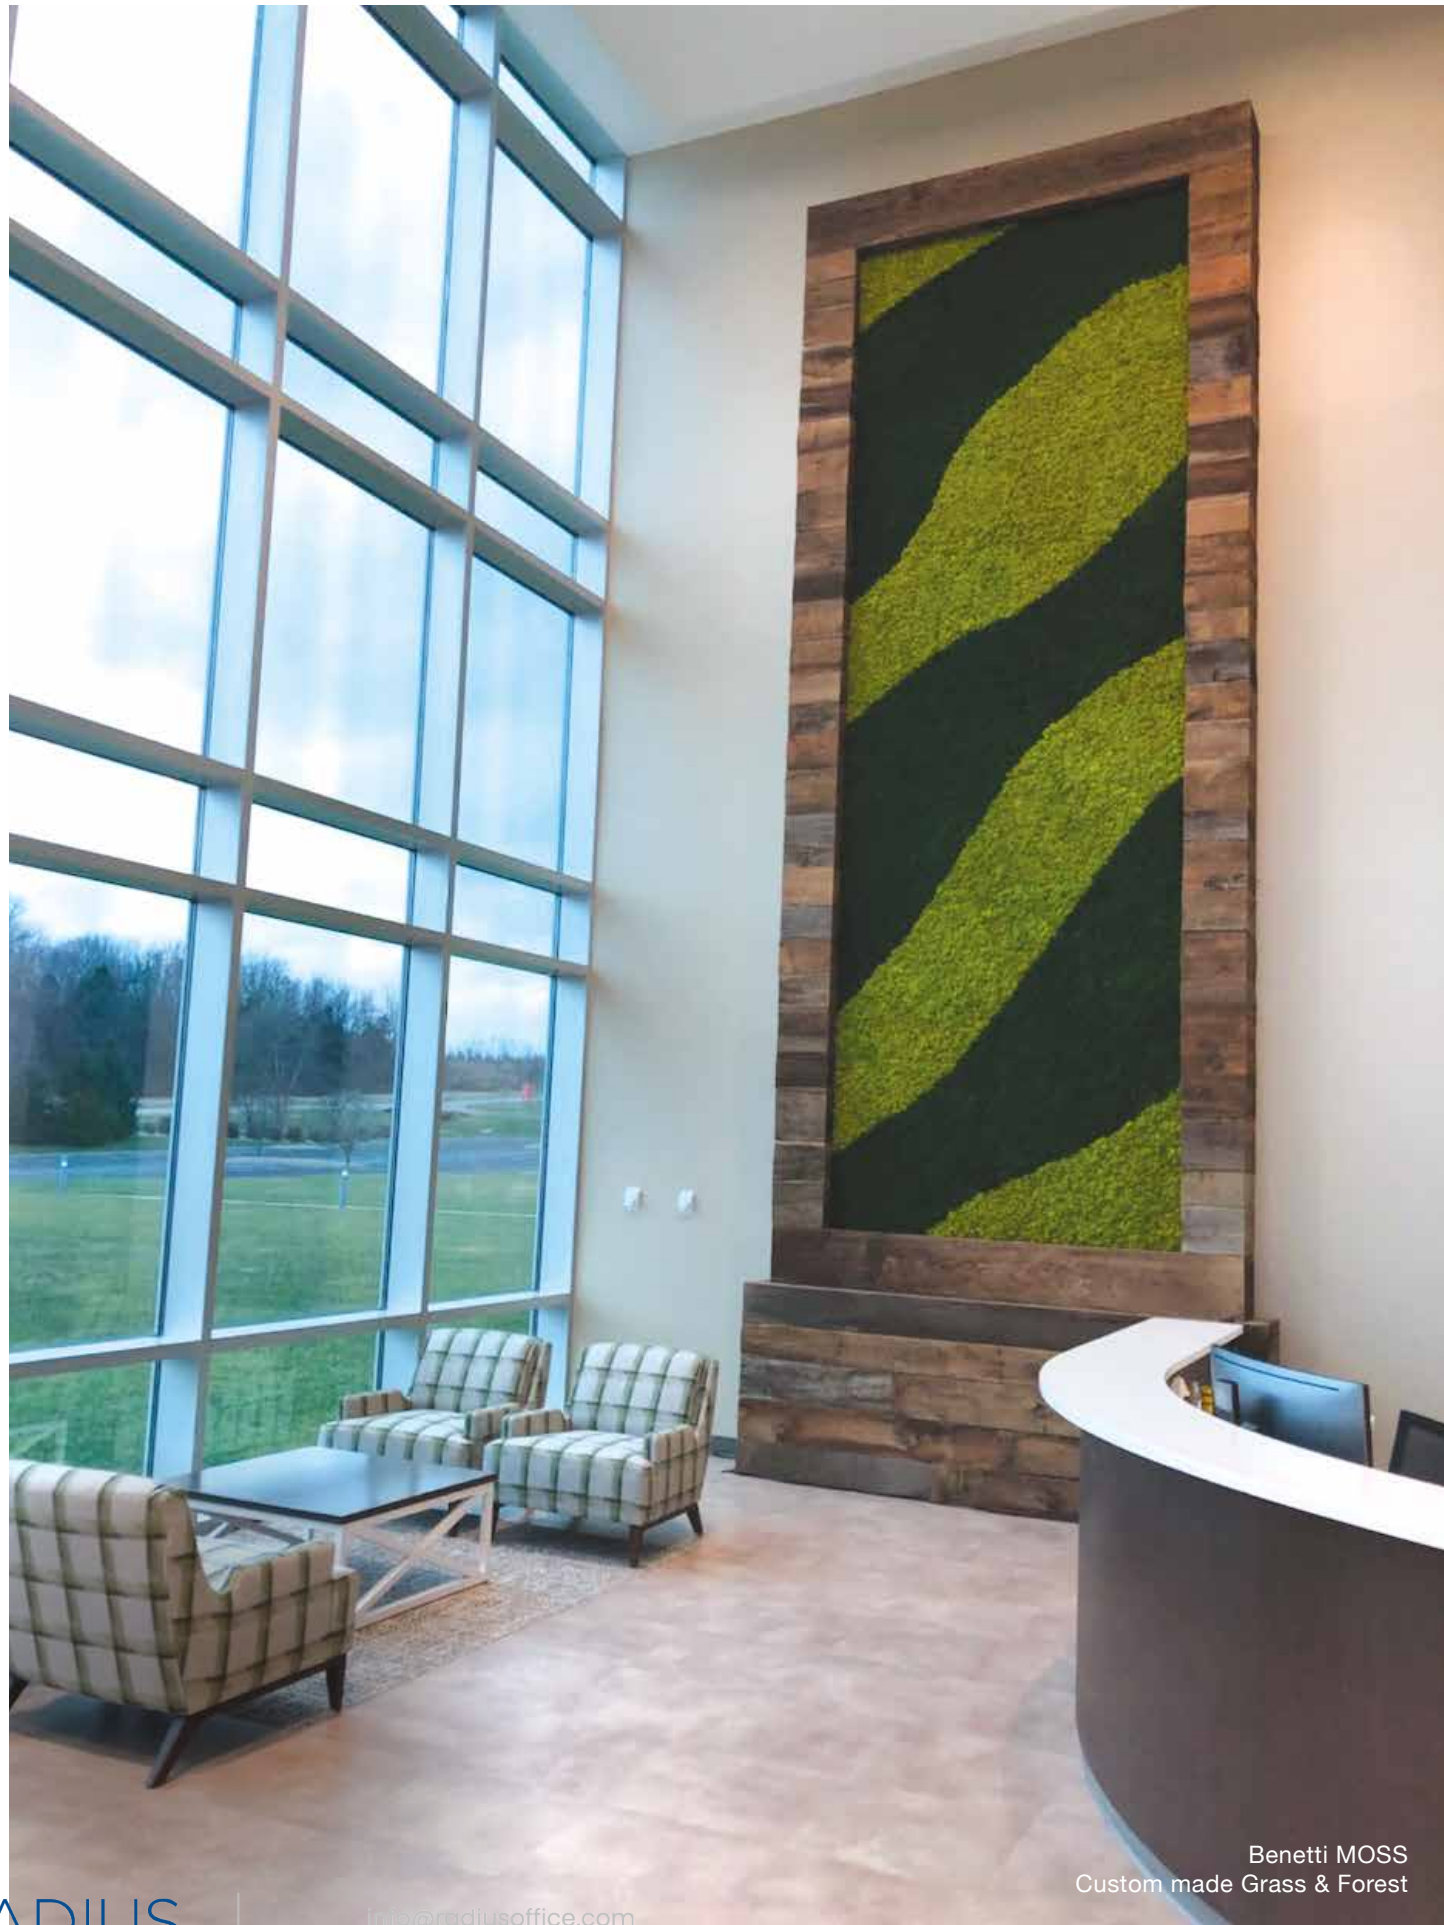

Benetti MOSS
Grass

Benetti MOSS
Custom made Grass & Forest