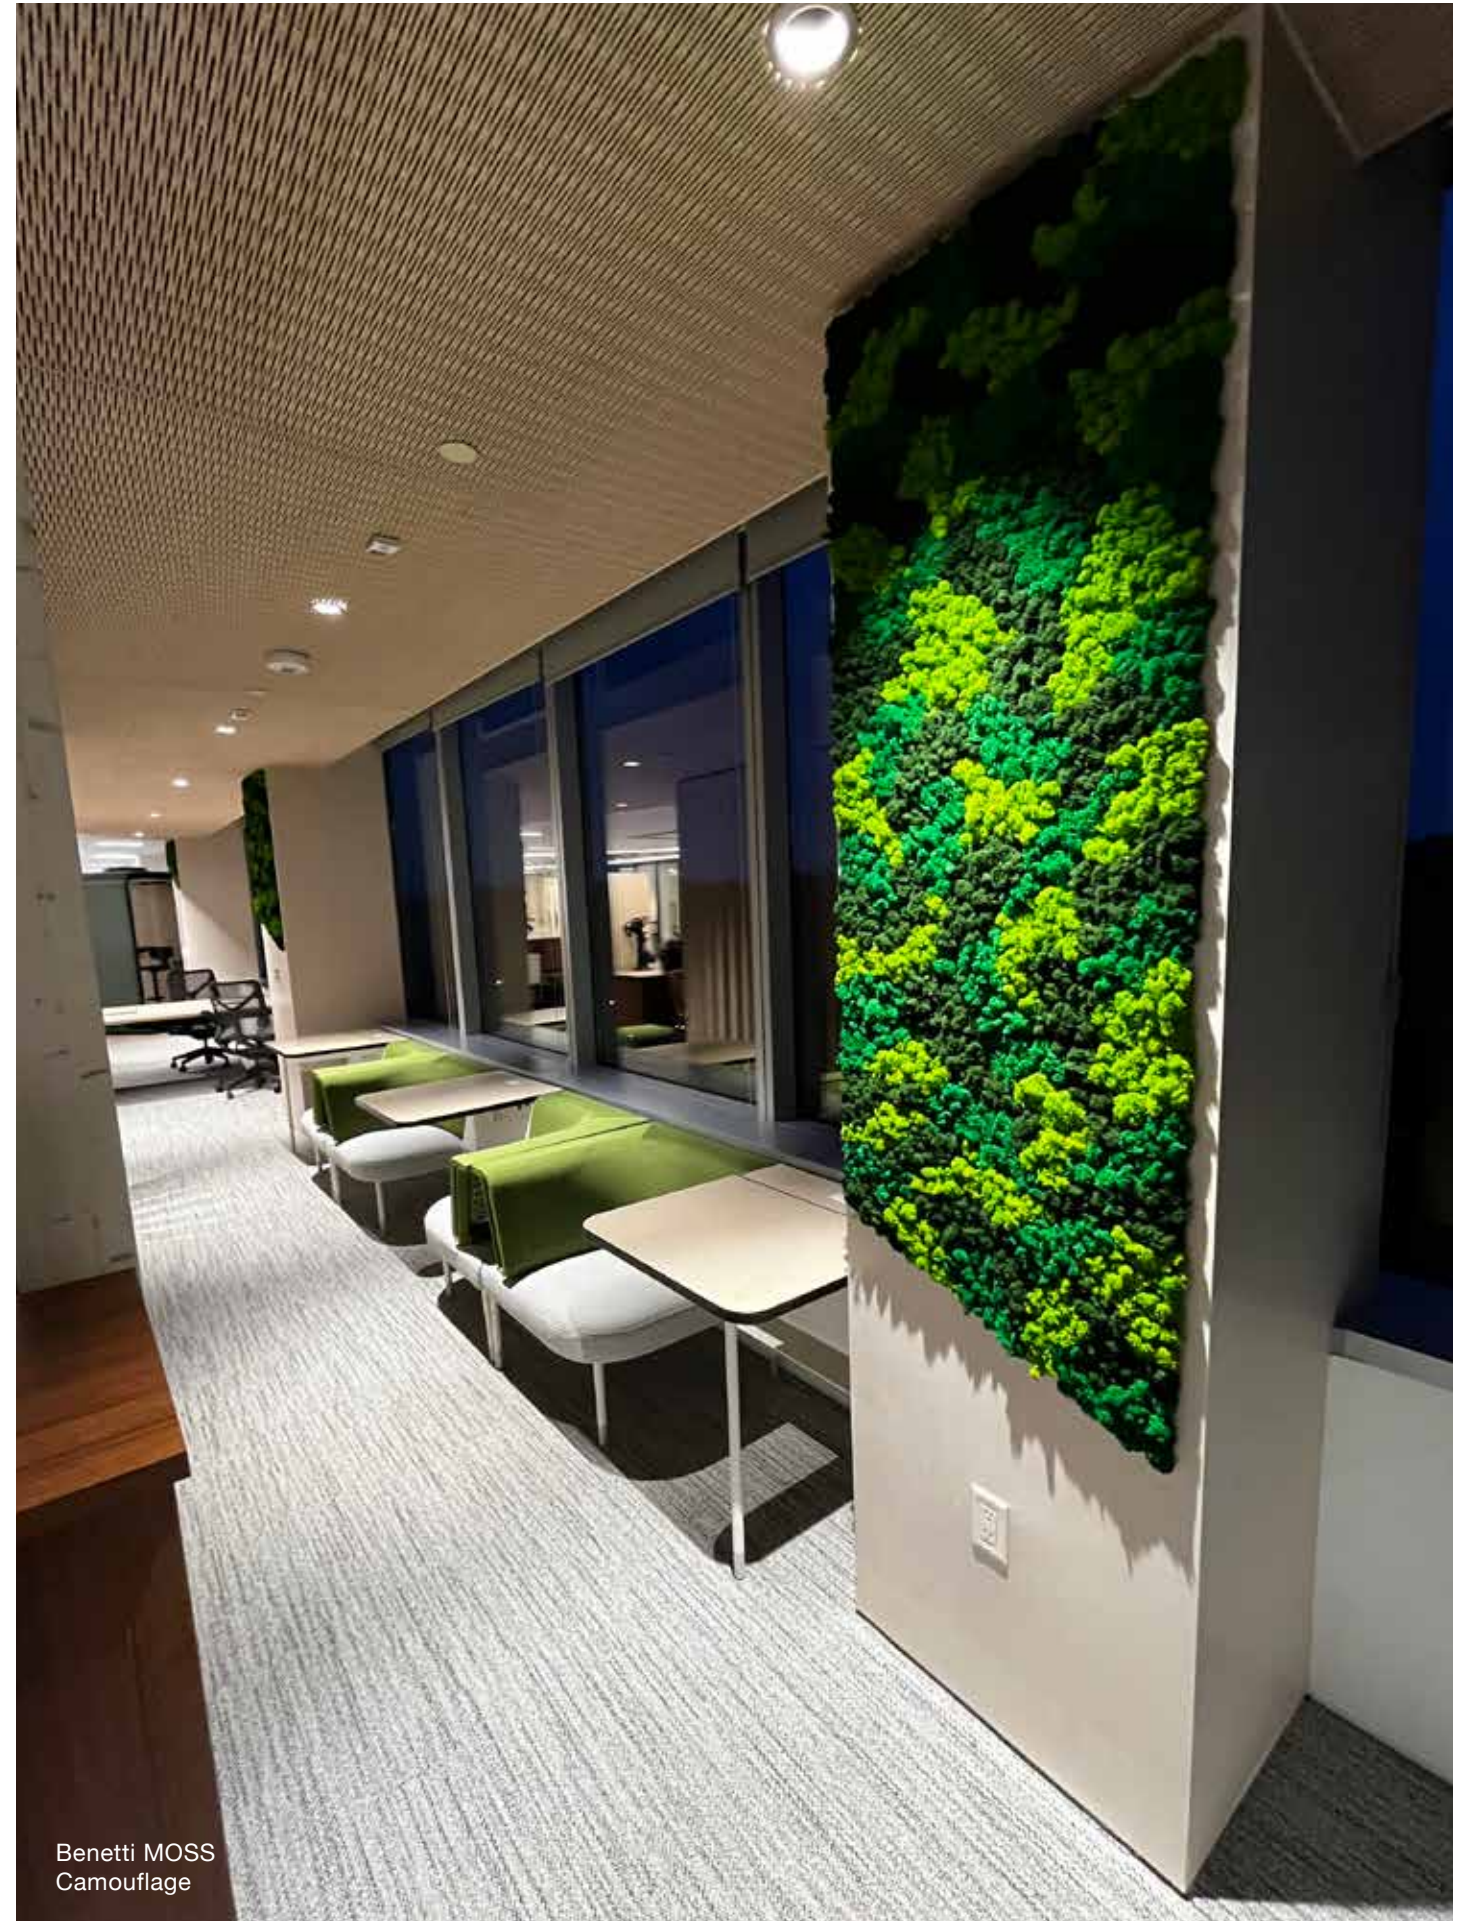

BENETTI SPRING GRASS

Benetti MOSS  
Grass & Forest

MISSOURI USA  
Office project  
DESIGNER SHERRY HAYES

Benetti MOSS  
custom made

Benetti LEAFAGE

Benetti NIAGARA

Benetti MOSS  
Camouflage

The image shows a modern office interior. A wall made of horizontal wood slats features the Amazon logo in silver, 3D letters. To the right of the logo is a large, vertical living wall composed of many rows of small, green moss plants. In the foreground, a white reception desk with a wood-paneled base is visible. The ceiling has recessed lighting.