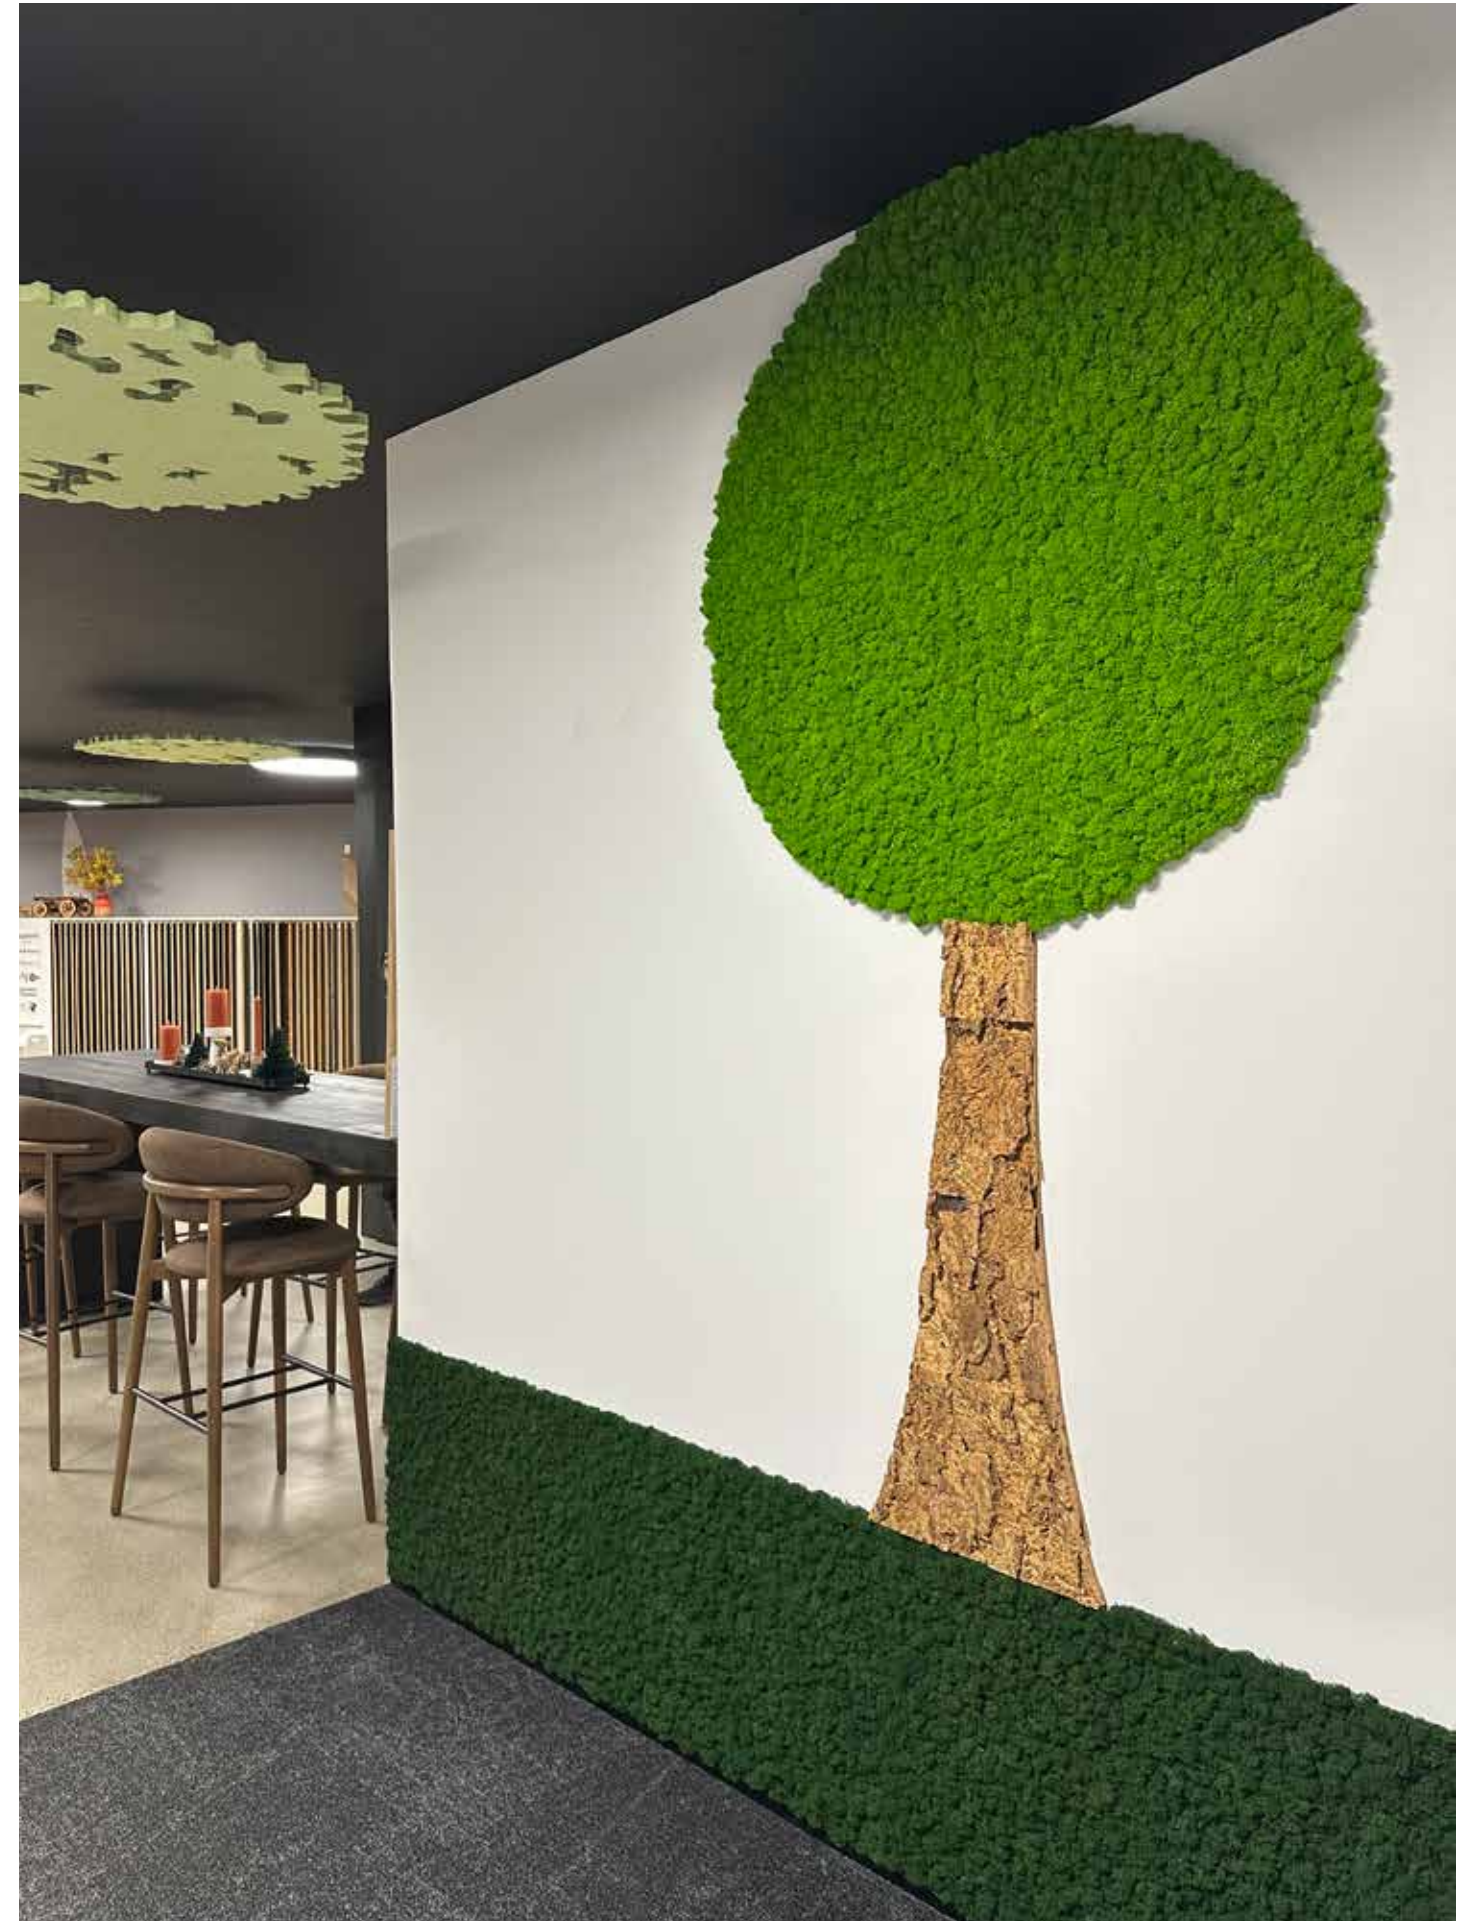

# BSC YOUNG BOYS

0

A curved wall covered in a dense green living wall. The text "Sky BOX" is displayed in the center, with "Sky" in white and "BOX" in gold. The wall is illuminated from above, creating a warm glow. A black pipe runs along the top edge of the wall.

# Sky BOX

QSVS

LeoVegas NEWS

LeoVegas NEWS