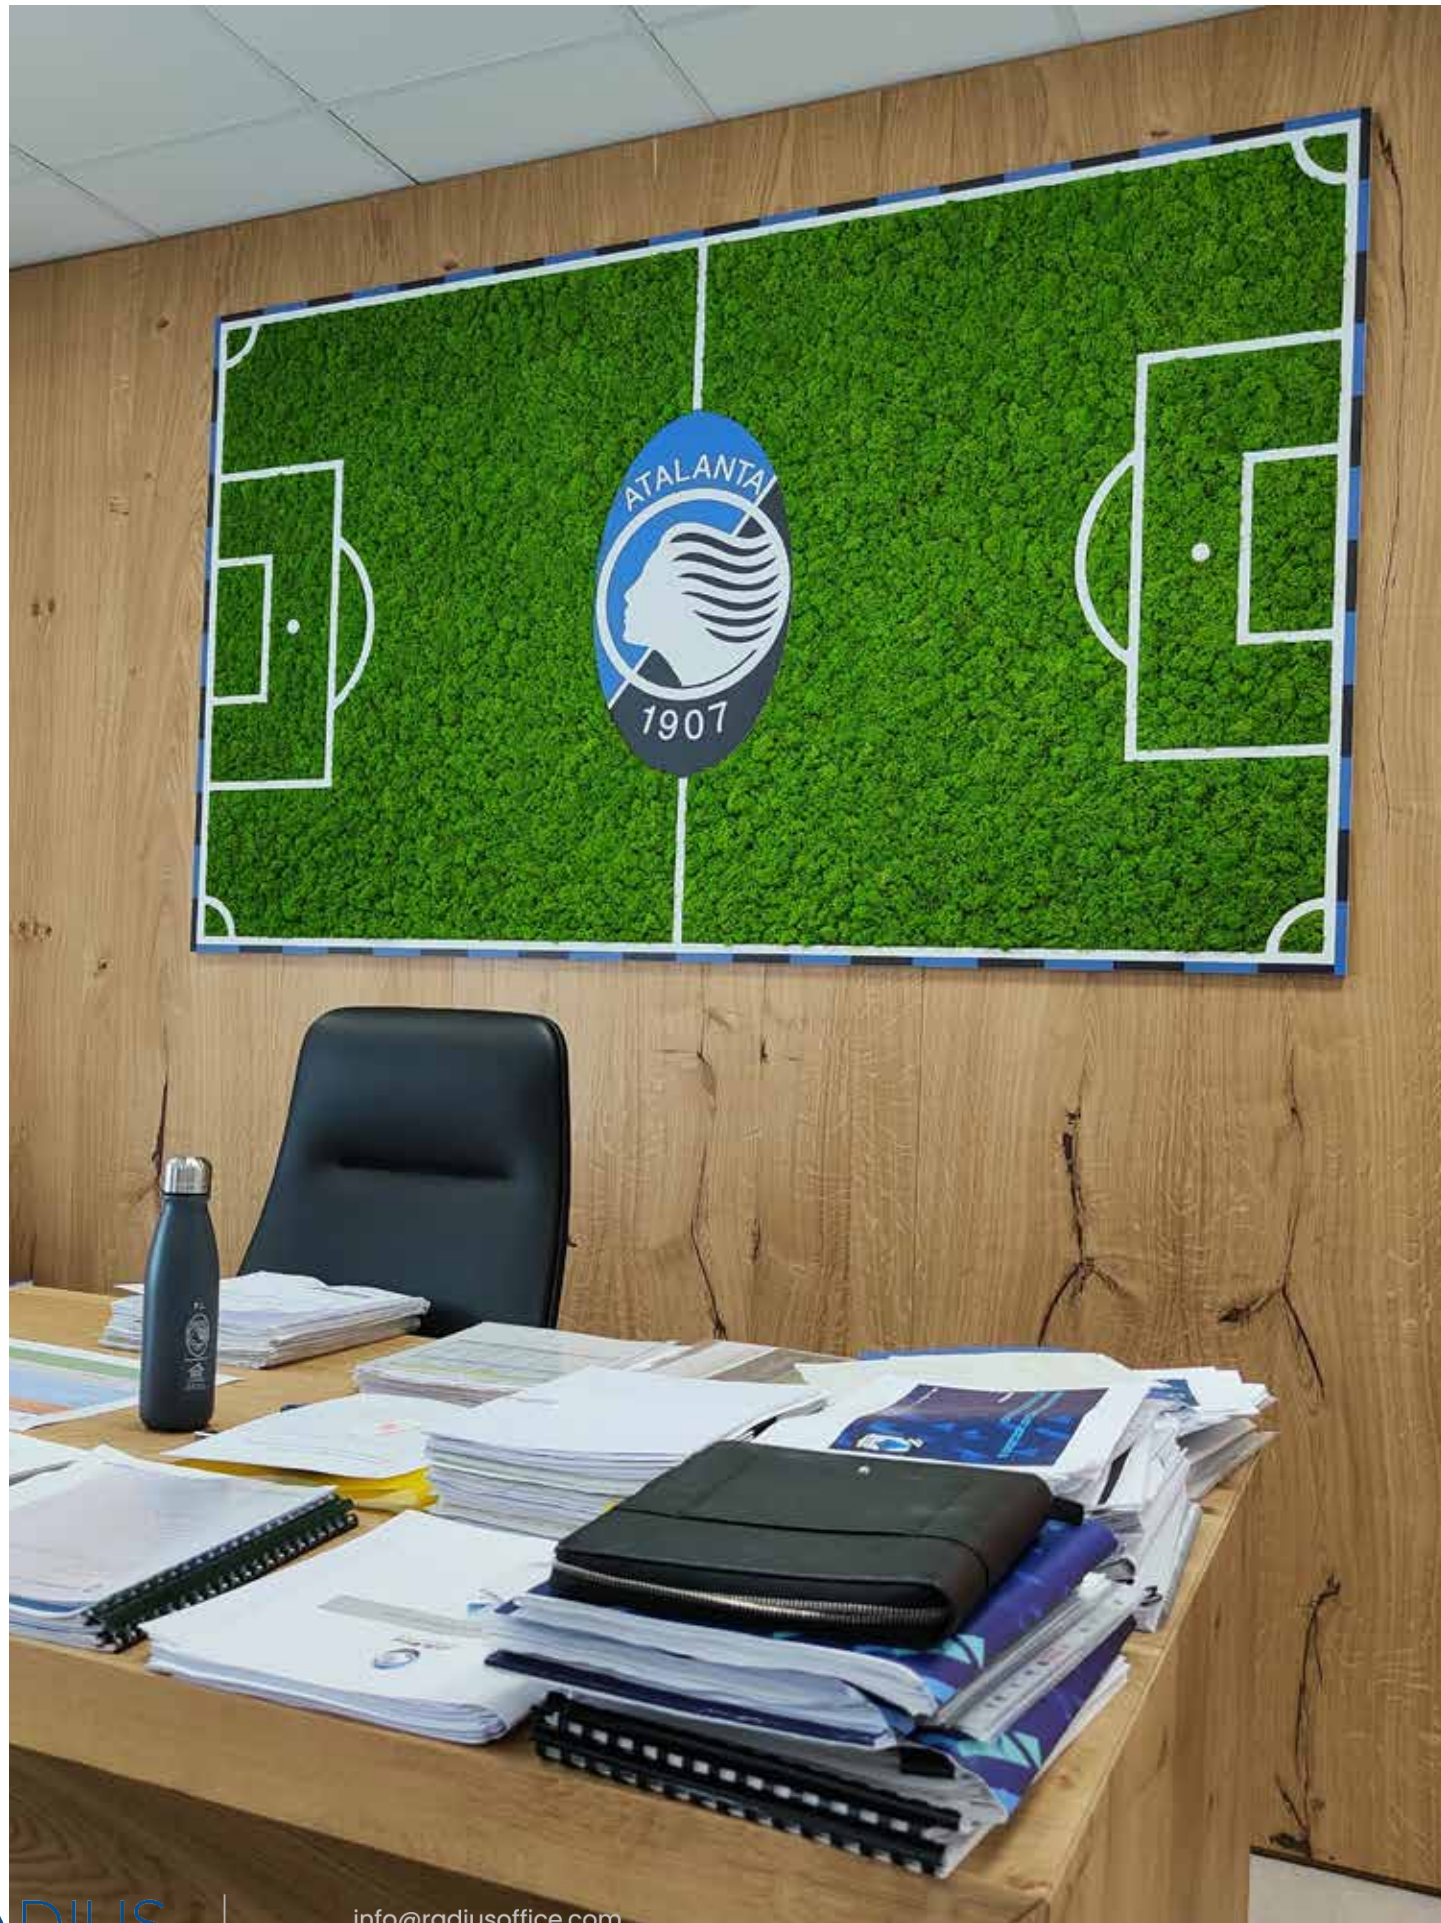

# BSC YOUNG BOYS

0

A curved wall covered in a dense green living wall. The text "Sky BOX" is displayed in the center, with "Sky" in white and "BOX" in gold. The wall is illuminated from above, creating a warm glow. A black pipe runs along the top edge of the wall.