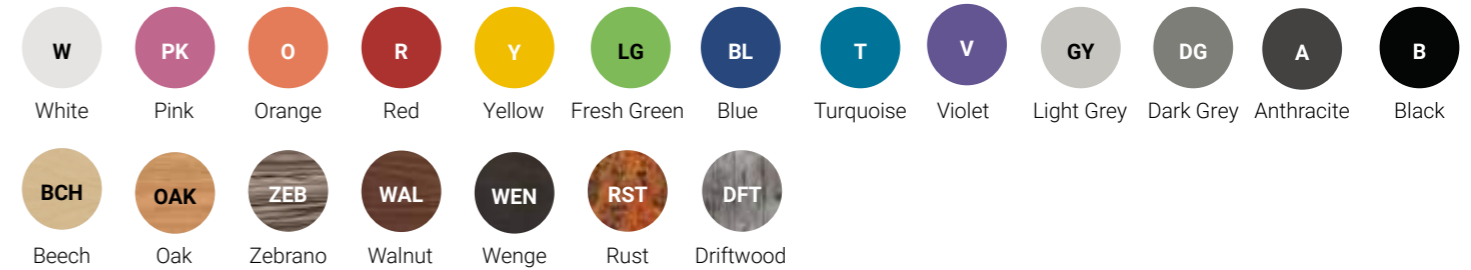

*Axiom Rustic (Raw Steel frame with Driftwood top)*

Please enquire if you require help with combinations and bespoke colour or size options

## RAL Frame Colours

## Top Colours

## Edge Colours