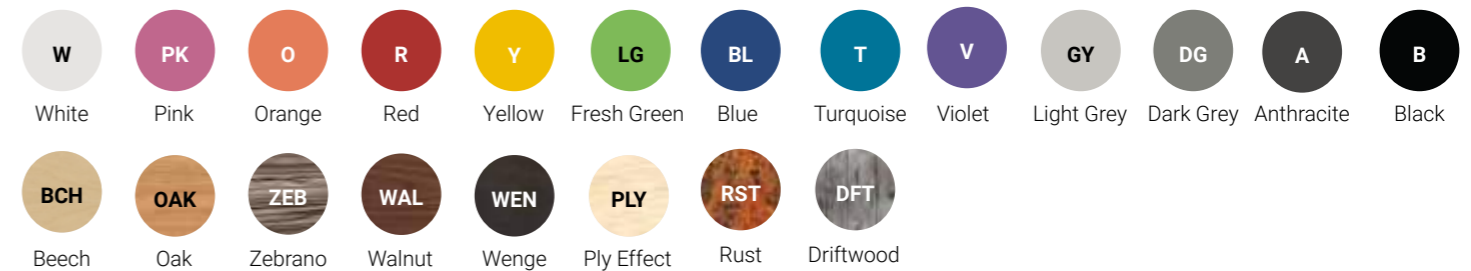

*Axiom Rustic (Raw Steel frame with Driftwood top)*

Please enquire if you require help with combinations and bespoke colour or size options

## RAL Frame Colours

## Top Colours

## Edge Colours