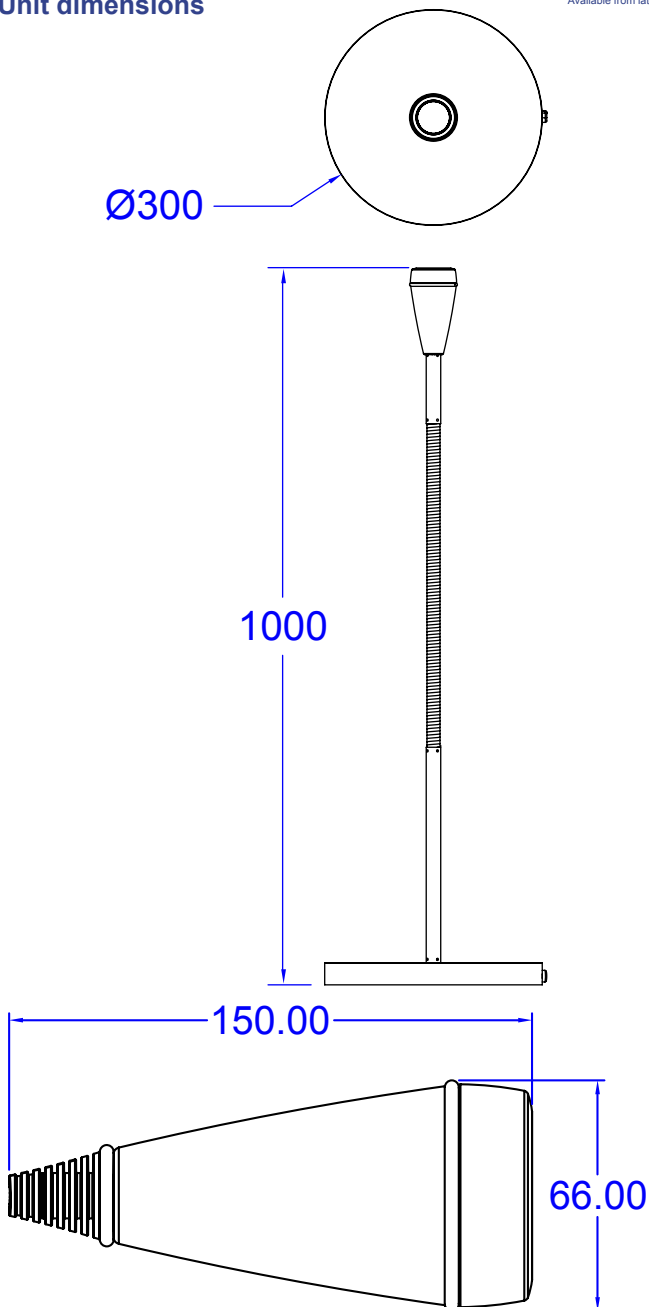

technical

Common Modular Components⁺

Unit dimensions

*Available from late 2016

Features

Configuration:

The POSE single socket apertures may be configured with our class leading Twin USB Fast charger (TUF) or an AC power socket from the OE 42mm modular range.

Construction:

High strength fire retardant polycarbonate socket housing
 Snap in OE “42mm” modular power socket /TUF polycarbonate fascia
 Flexible chrome plate steel gooseneck - standard length 880mm

Colours: