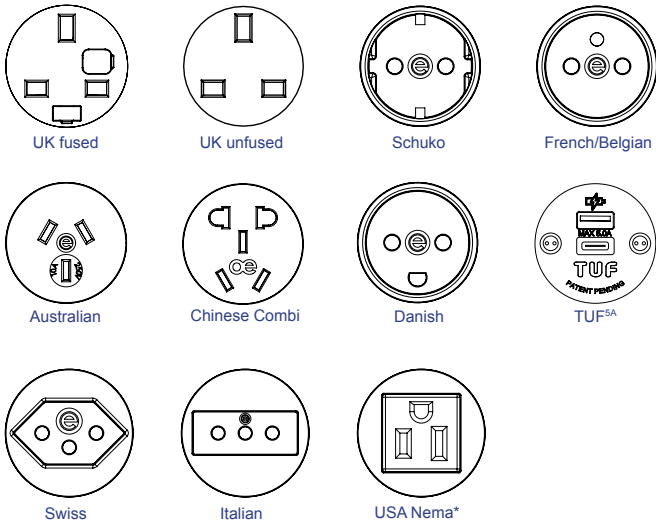

technical

Common Modular Components⁺