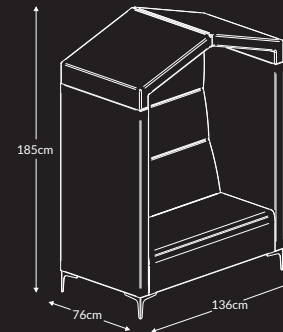

RADIUS
OFFICE

Huddle Arbour Two Seater

Fabric Band	Order Code Chrome Feet	Black Feet
ECO	HA2/FX	HA2BK/FX
A	HA2/FA	HA2BK/FA
B	HA2/FB	HA2BK/FB
C	HA2/FC	HA2BK/FC
D	HA2/FD	HA2BK/FD
E	HA2/FE	HA2BK/FE
F	HA2/FF	HA2BK/FF
G	HA2/FG	HA2BK/FG